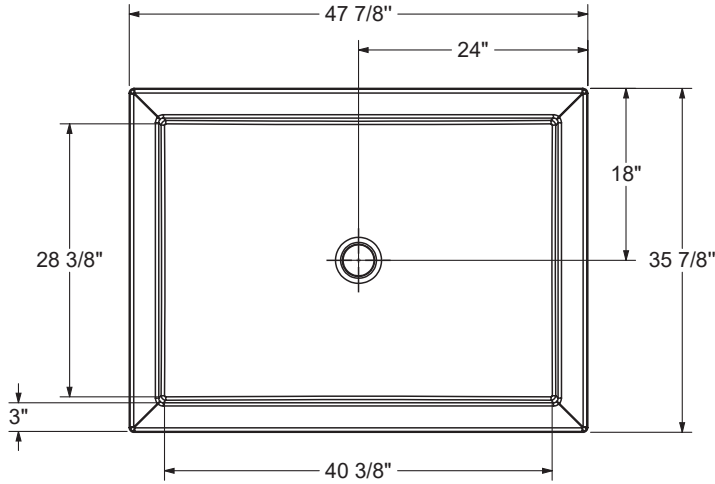

B3Round 4836

Model number:

410003

Dimensions: 48" x 36" x 4"

Installation:

Material: Acrylic

Standard Features:

- Acrylic rectangular base with round drain
- Smooth floor
- Center drain
- Drain not included
- 3" threshold base

B3Round 4836

Model number:

410003

Dimensions: 48" x 36" x 4"

Installation:

Material: Acrylic

Dimensions:

47 7/8 x 35 7/8 x 4 in.
(1216 x 911 x 102 mm)

Weight:

47 lbs (21.3 kg)

Shape:

Rectangular

Drain location:

Center

This technical drawing is universal for every 4836 configuration.

Integrated tiling flange : 1" height x 1/4" thick (not shown)
Tiling flange position is determined by chosen configuration.